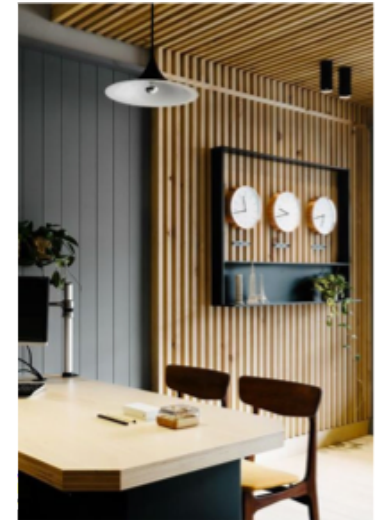

CAFÉ DESIGN

- Café Counter – Color study #2

- Wood slat wall
- Ash wood cabinetry
- Dark grey or black counter tops
- White subway tile counter front
- White tile Back splash
- Wood shelving and display
- Laser cut metal CAFÉ signage

CAFÉ DESIGN

- Banquette Seating – West wall layout

- Grey fabric banquette
- Black table tops
- White café chairs
- White subway tile on wall

CAFÉ DESIGN

- Banquette Seating – Color study #1

- Grey fabric banquette
- Ash wooden table tops
- Metal café chairs w/ wooden seat
- White subway tile on wall

CAFÉ DESIGN

- Banquette Seating – Color study #2

- Grey fabric banquette
- Ash wooden table tops
- Metal café chairs w/ wooden seat
- White subway tile on wall

CAFÉ DESIGN

- Banquette Seating – Color study #3

- White tile counter front
- Options for New Life signage to hang on wood slats
- Ash wooden counter top
- Wood slat partition - larger

LOBBY DESIGN

- Welcome Desk – Color study #1

- Black counter front w/ white New Life Signage
- Ash wooden counter top
- Wood slat partition - smaller