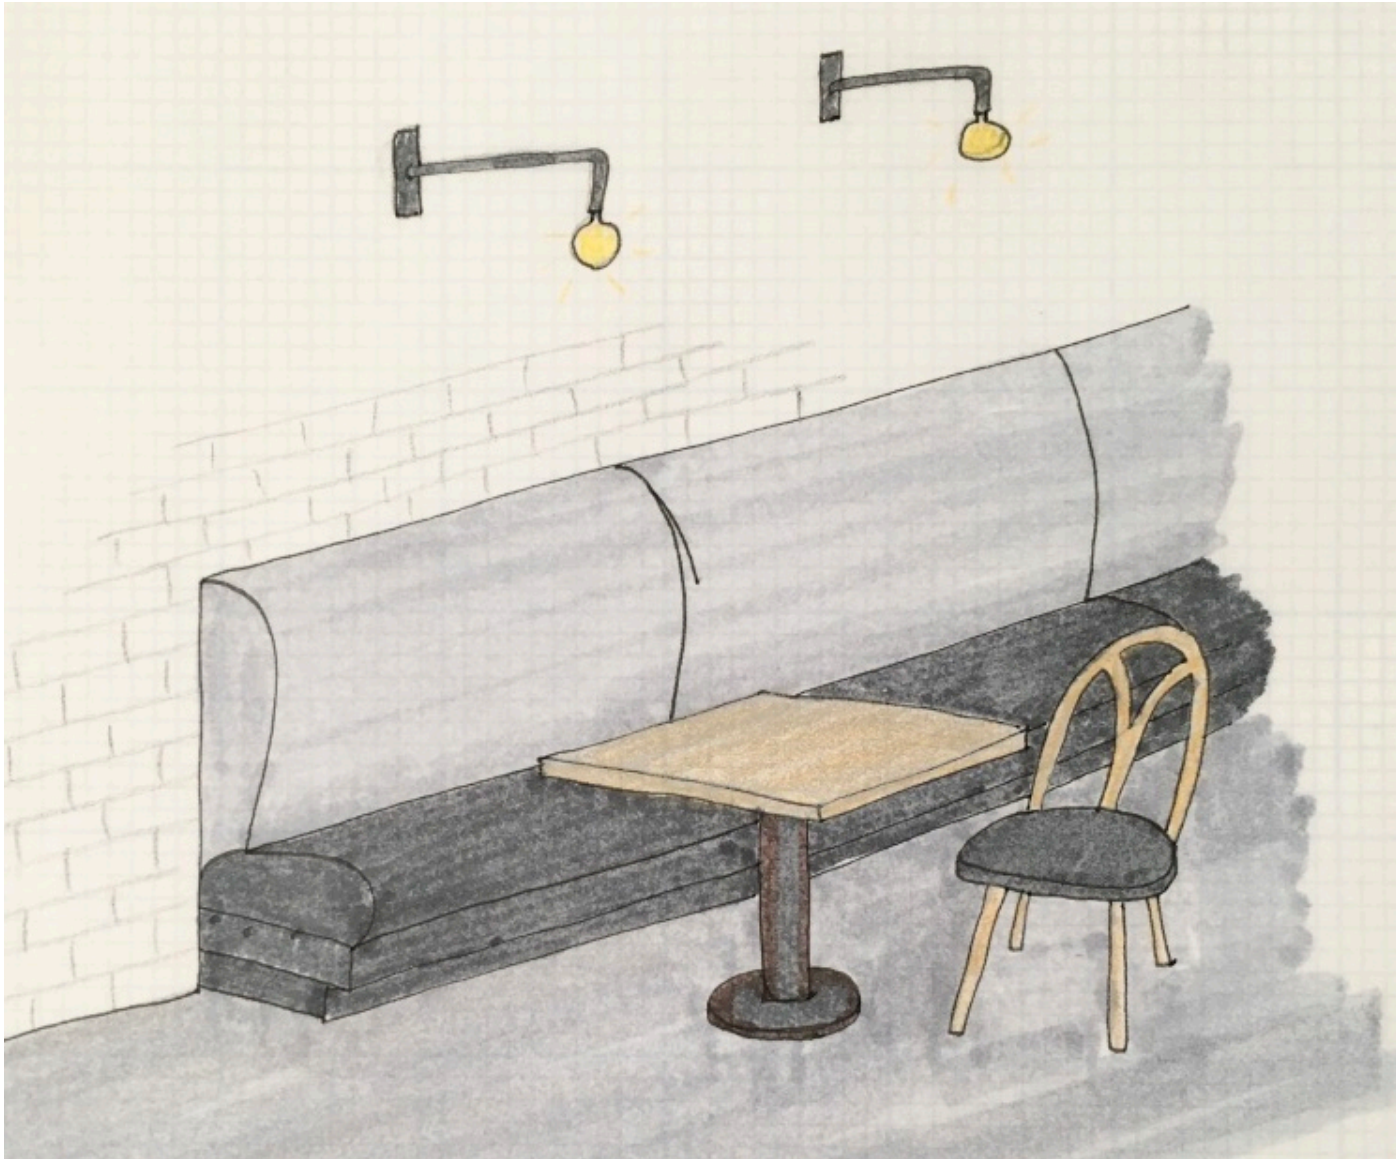

▪ Overstock - \$83 per chair
(sold as set of two)

▪ Seating options

CAFÉ DESIGN

- 25' of banquette seating
- 5 existing tables to be repurposed
- TV monitor place above the white tile
- Custom art or signage to flank the TV monitor

CAFÉ DESIGN

- Banquette Seating – West wall layout

- Grey fabric banquette
- Black table tops
- White café chairs
- White subway tile on wall

CAFÉ DESIGN

- Banquette Seating – Color study #1

- Grey fabric banquette
- Ash wooden table tops
- Metal café chairs w/ wooden seat
- White subway tile on wall

CAFÉ DESIGN

- Banquette Seating – Color study #2

- Grey fabric banquette
- Ash wooden table tops
- Metal café chairs w/ wooden seat
- White subway tile on wall

CAFÉ DESIGN

- Banquette Seating – Color study #3