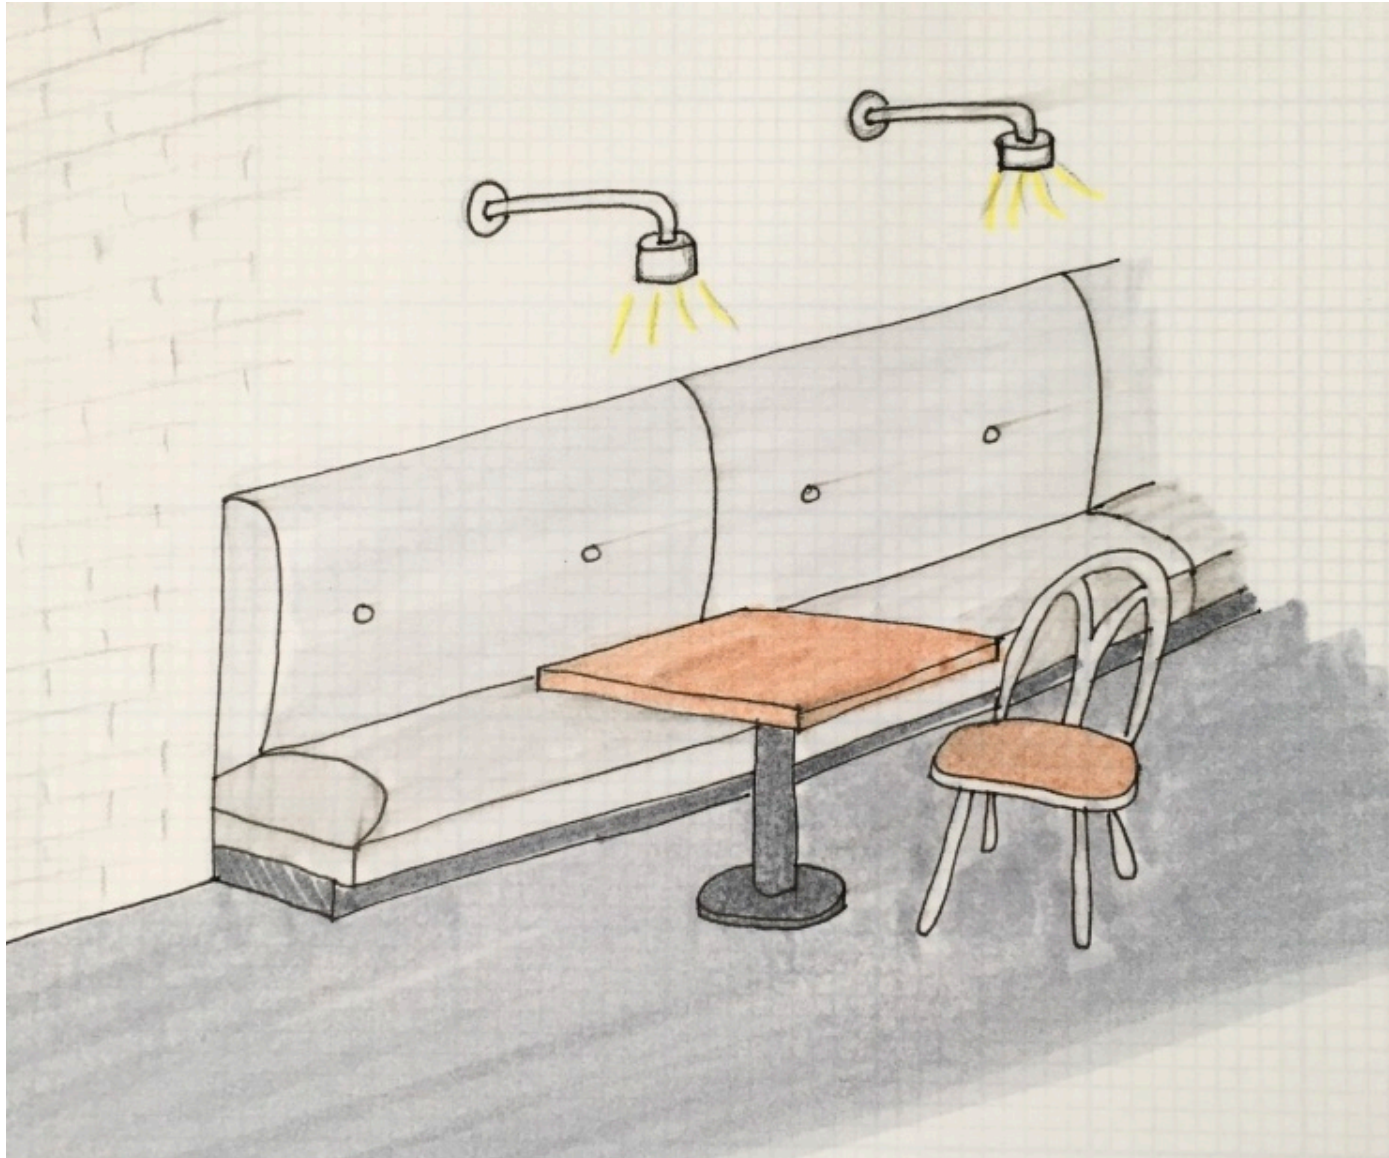

▪ Overstock - \$83 per chair
(sold as set of two)

▪ Seating options

CAFÉ DESIGN

- 25' of banquette seating
- 5 existing tables to be repurposed
- TV monitor place above the white tile
- Custom art or signage to flank the TV monitor

CAFÉ DESIGN

- Banquette Seating – West wall layout

- Grey fabric banquette
- Black table tops
- White café chairs
- White subway tile on wall

CAFÉ DESIGN

- Banquette Seating – Color study #1

- Grey fabric banquette
- Ash wooden table tops
- Metal café chairs w/ wooden seat
- White subway tile on wall

CAFÉ DESIGN

- Banquette Seating – Color study #2

- Grey fabric banquette
- Ash wooden table tops
- Metal café chairs w/ wooden seat
- White subway tile on wall

CAFÉ DESIGN

- Banquette Seating – Color study #3