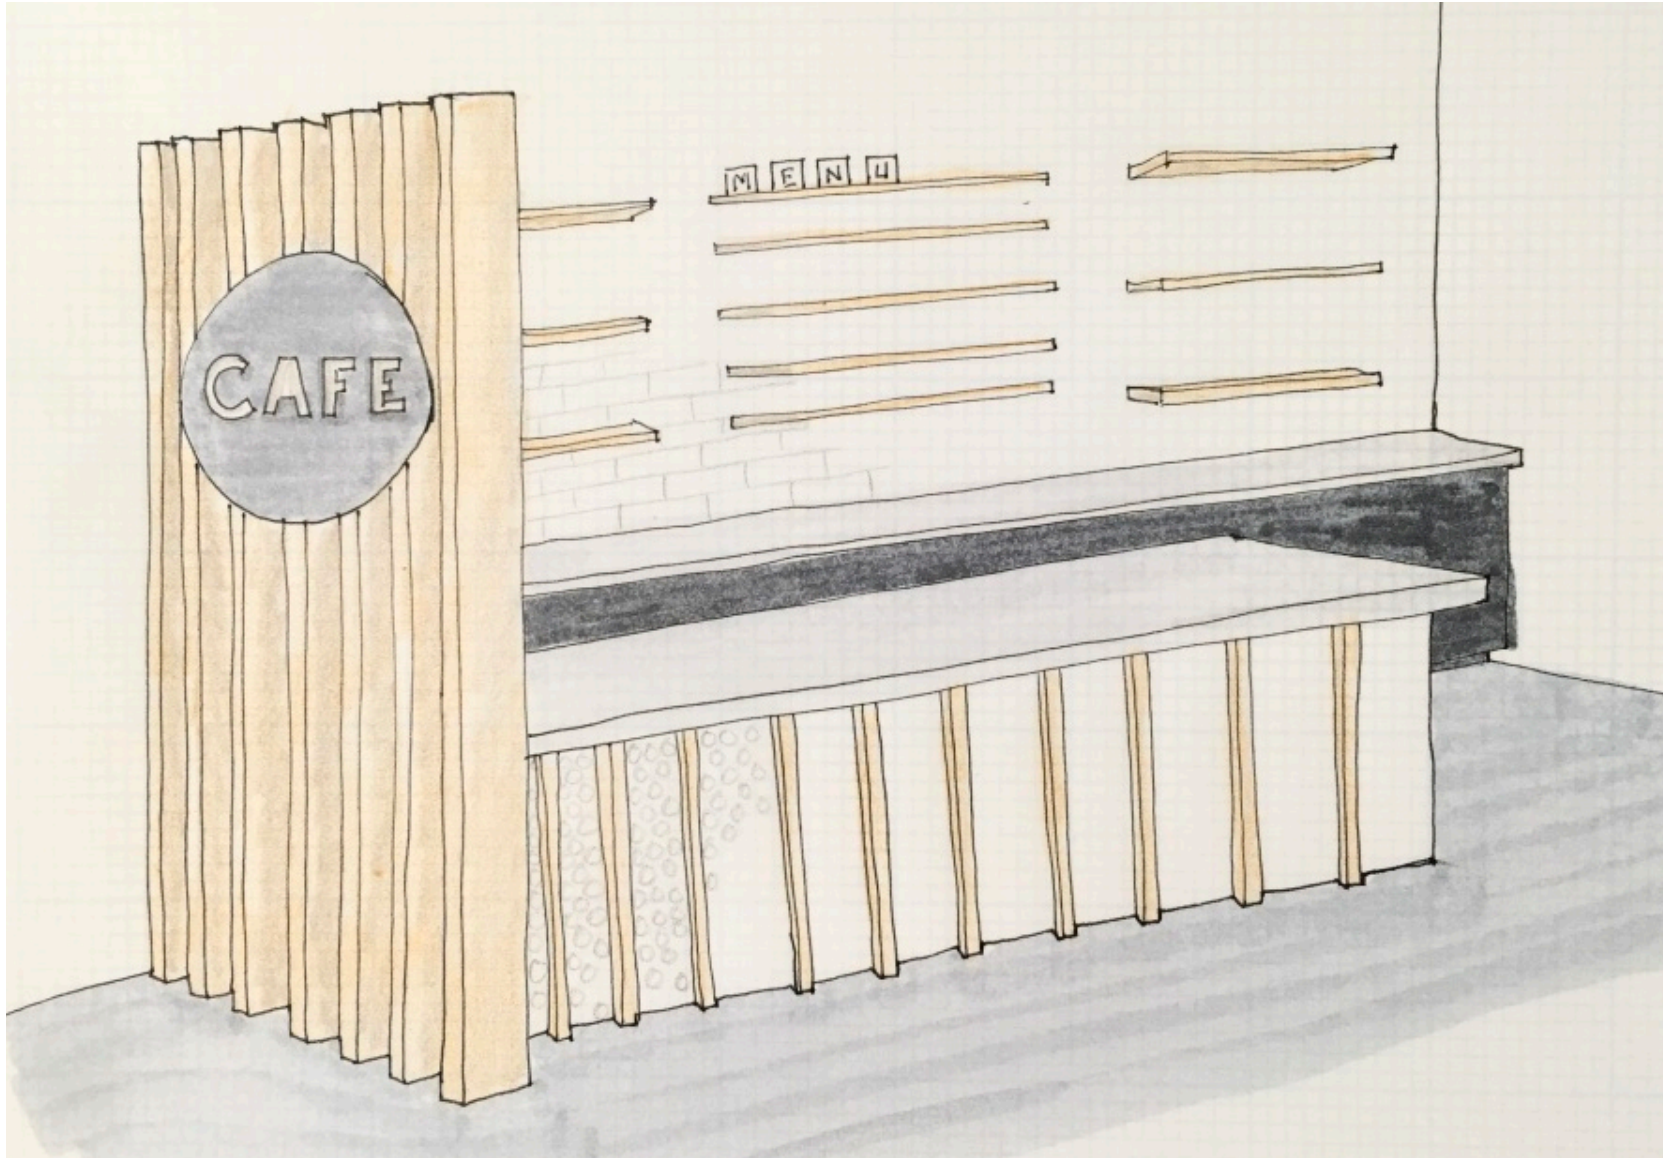

MATERIAL INSPIRATION

- Café & Lobby

EXISTING SPACE

- Lobby & Café

EXISTING SPACE

- Suggested floor plan

- Wood slat wall
- Dark grey cabinetry
- Wooden counter tops
- White tile counter front
- White tile Back splash
- Wood shelving and display

CAFÉ DESIGN

- Café Counter – Color study #1

- Wood slat wall
- Dark grey cabinetry
- Light grey or white counter tops
- White round or hexagon tile counter front
- White tile Back splash
- Wood shelving and display
- Laser cut metal CAFÉ signage

CAFÉ DESIGN

- Café Counter – Color study #2

- Wood slat wall
- Ash wood cabinetry
- Dark grey or black counter tops
- White subway tile counter front
- White tile Back splash
- Wood shelving and display
- Laser cut metal CAFÉ signage

▪ Overstock - \$83 per chair
(sold as set of two)

▪ Seating options

CAFÉ DESIGN

- 25' of banquette seating
- 5 existing tables to be repurposed
- TV monitor place above the white tile
- Custom art or signage to flank the TV monitor