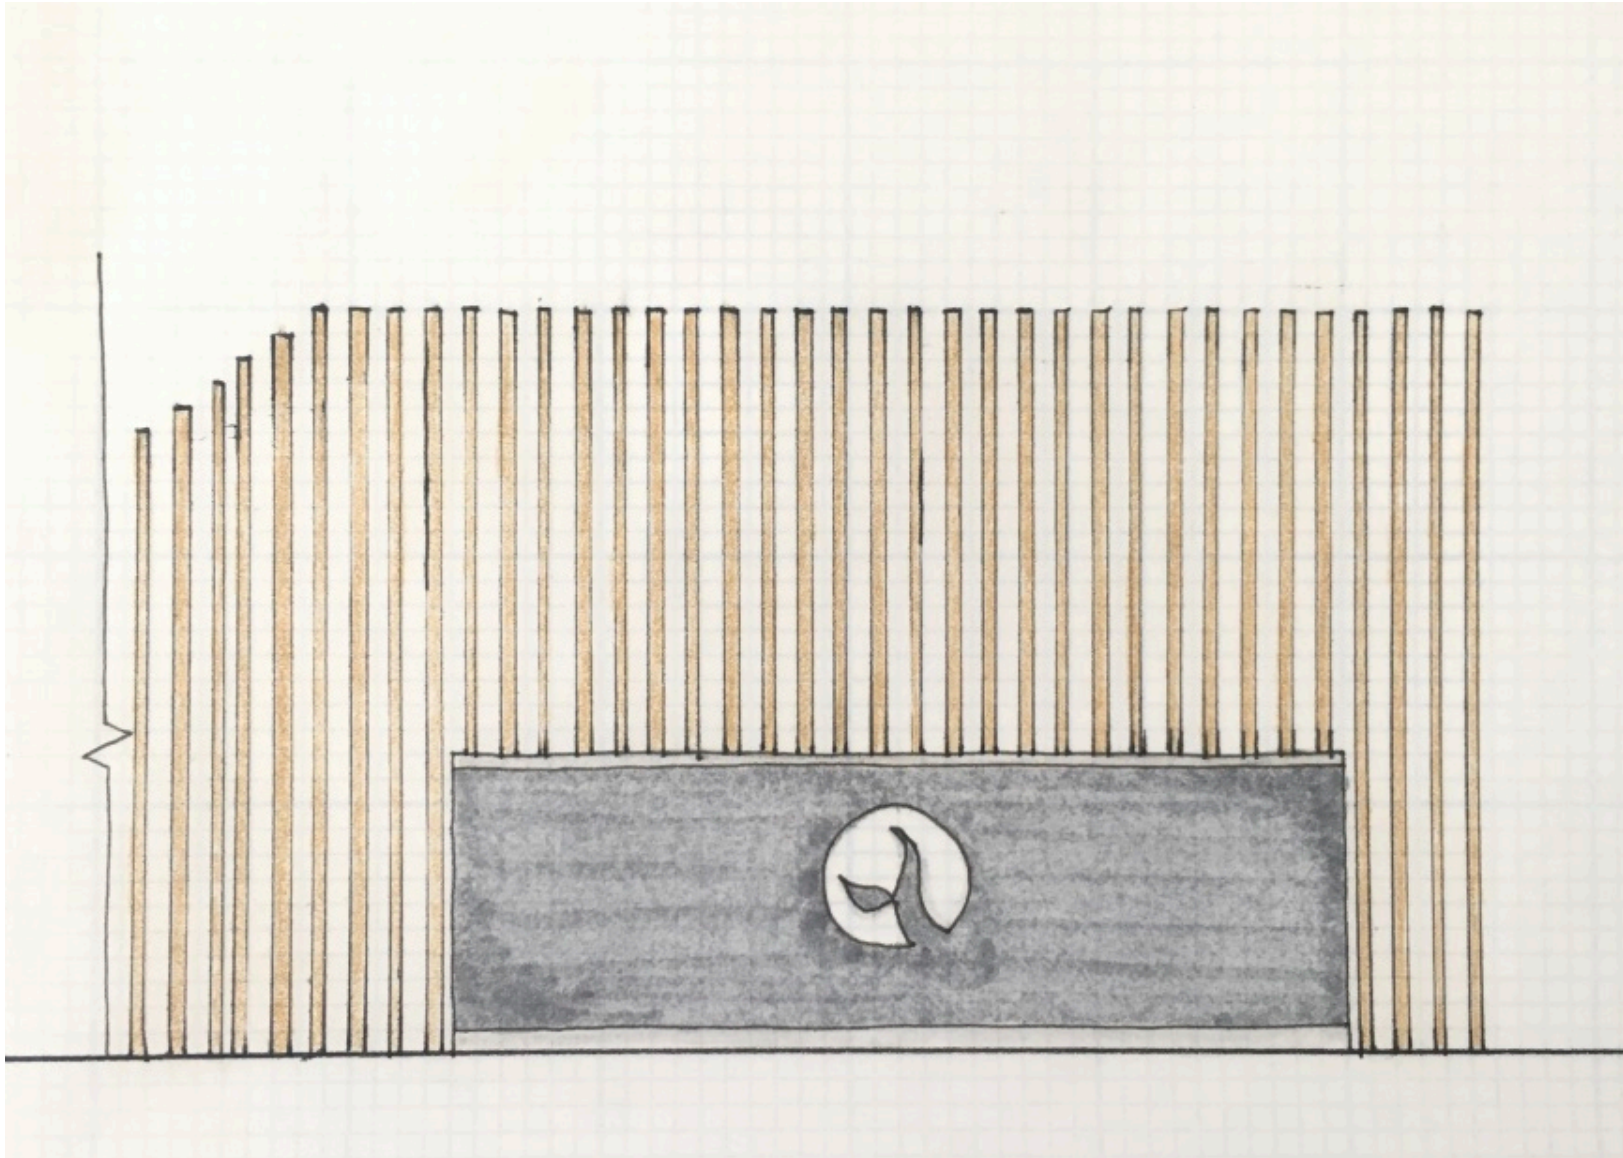

- Black counter front w/ white New Life Signage
- Ash wooden counter top
- Wood slat partition - smaller