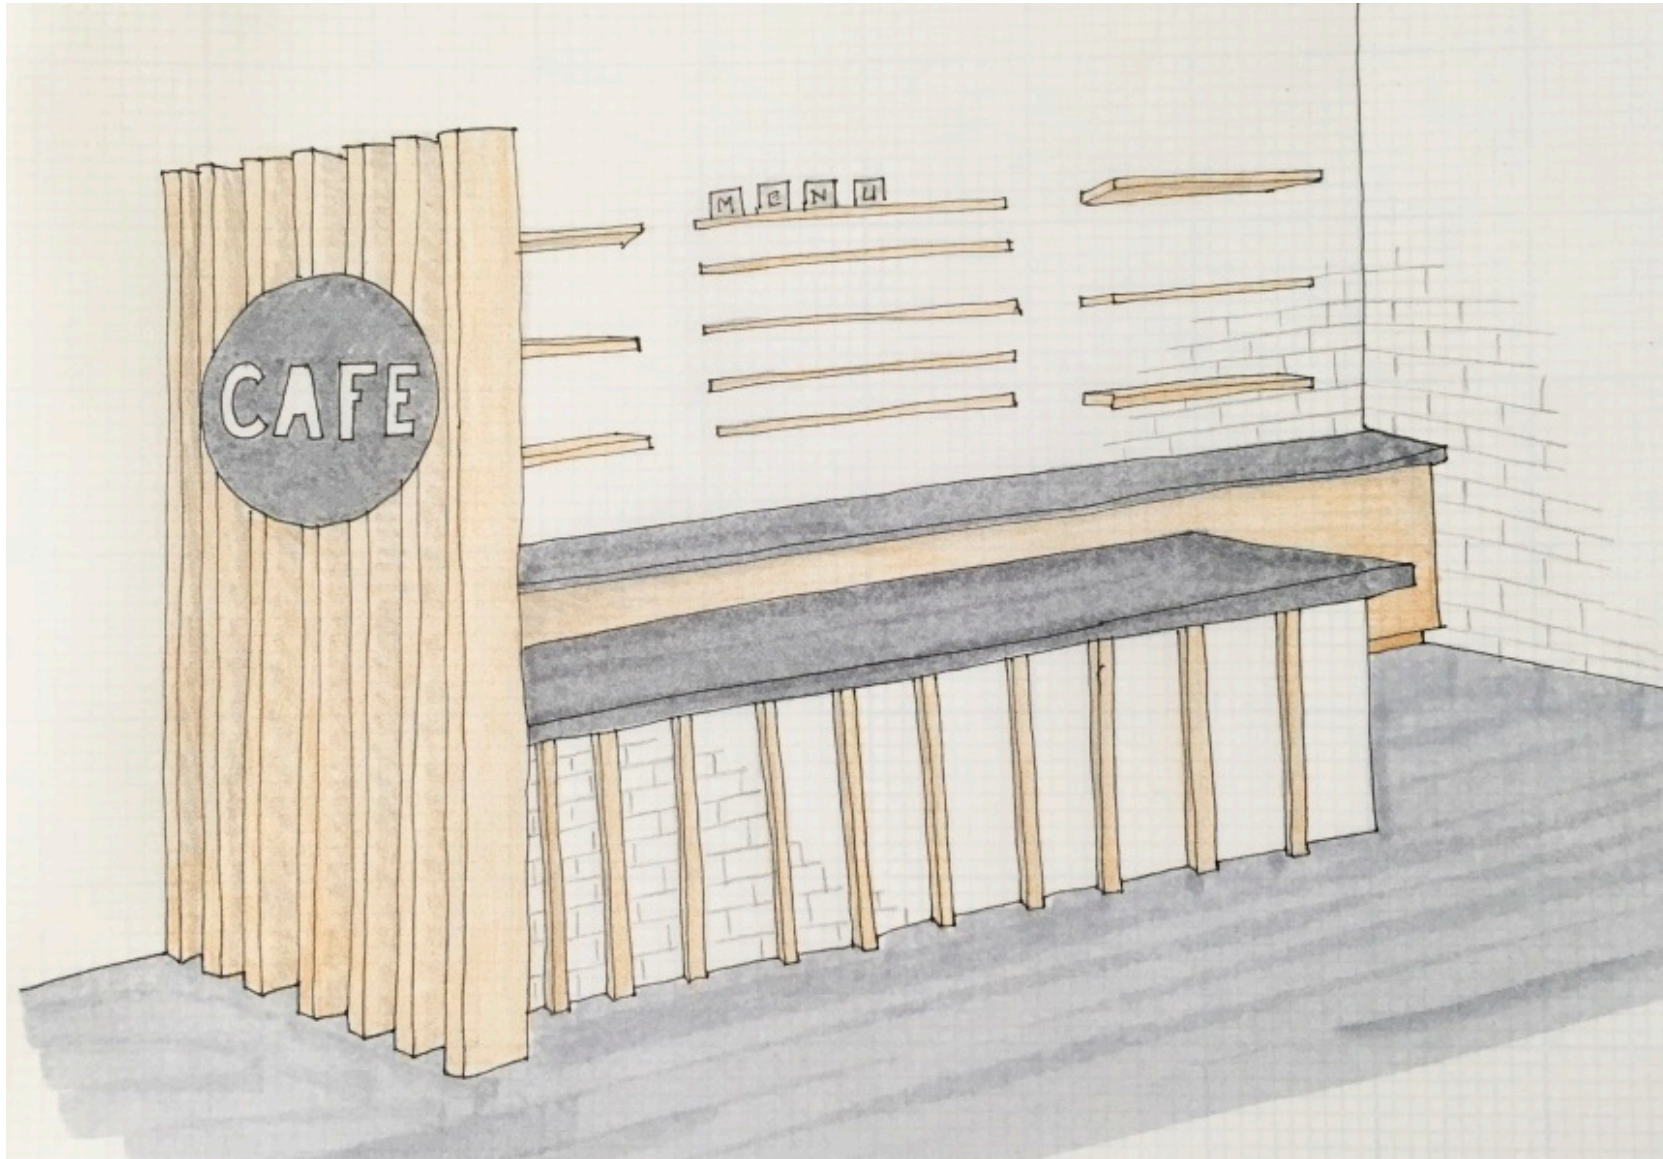

MATERIAL INSPIRATION

- Café & Lobby

EXISTING SPACE

- Lobby & Café

EXISTING SPACE

- Suggested floor plan

- Wood slat wall
- Dark grey cabinetry
- Wooden counter tops
- White tile counter front
- White tile Back splash
- Wood shelving and display

CAFÉ DESIGN

- Café Counter – Color study #1

- Wood slat wall
- Dark grey cabinetry
- Light grey or white counter tops
- White round or hexagon tile counter front
- White tile Back splash
- Wood shelving and display
- Laser cut metal CAFÉ signage

CAFÉ DESIGN

- Café Counter – Color study #2

- Wood slat wall
- Ash wood cabinetry
- Dark grey or black counter tops
- White subway tile counter front
- White tile Back splash
- Wood shelving and display
- Laser cut metal CAFÉ signage

▪ Overstock - \$83 per chair
(sold as set of two)

▪ Seating options

CAFÉ DESIGN

- 25' of banquette seating
- 5 existing tables to be repurposed
- TV monitor place above the white tile
- Custom art or signage to flank the TV monitor