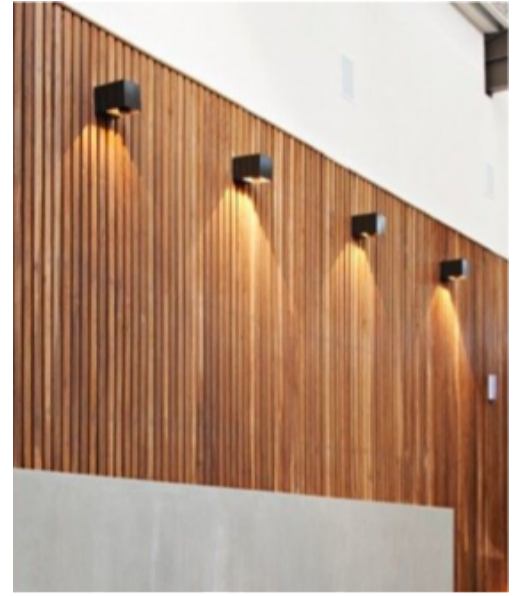

CAFÉ DESIGN

▪ Lighting inspiration