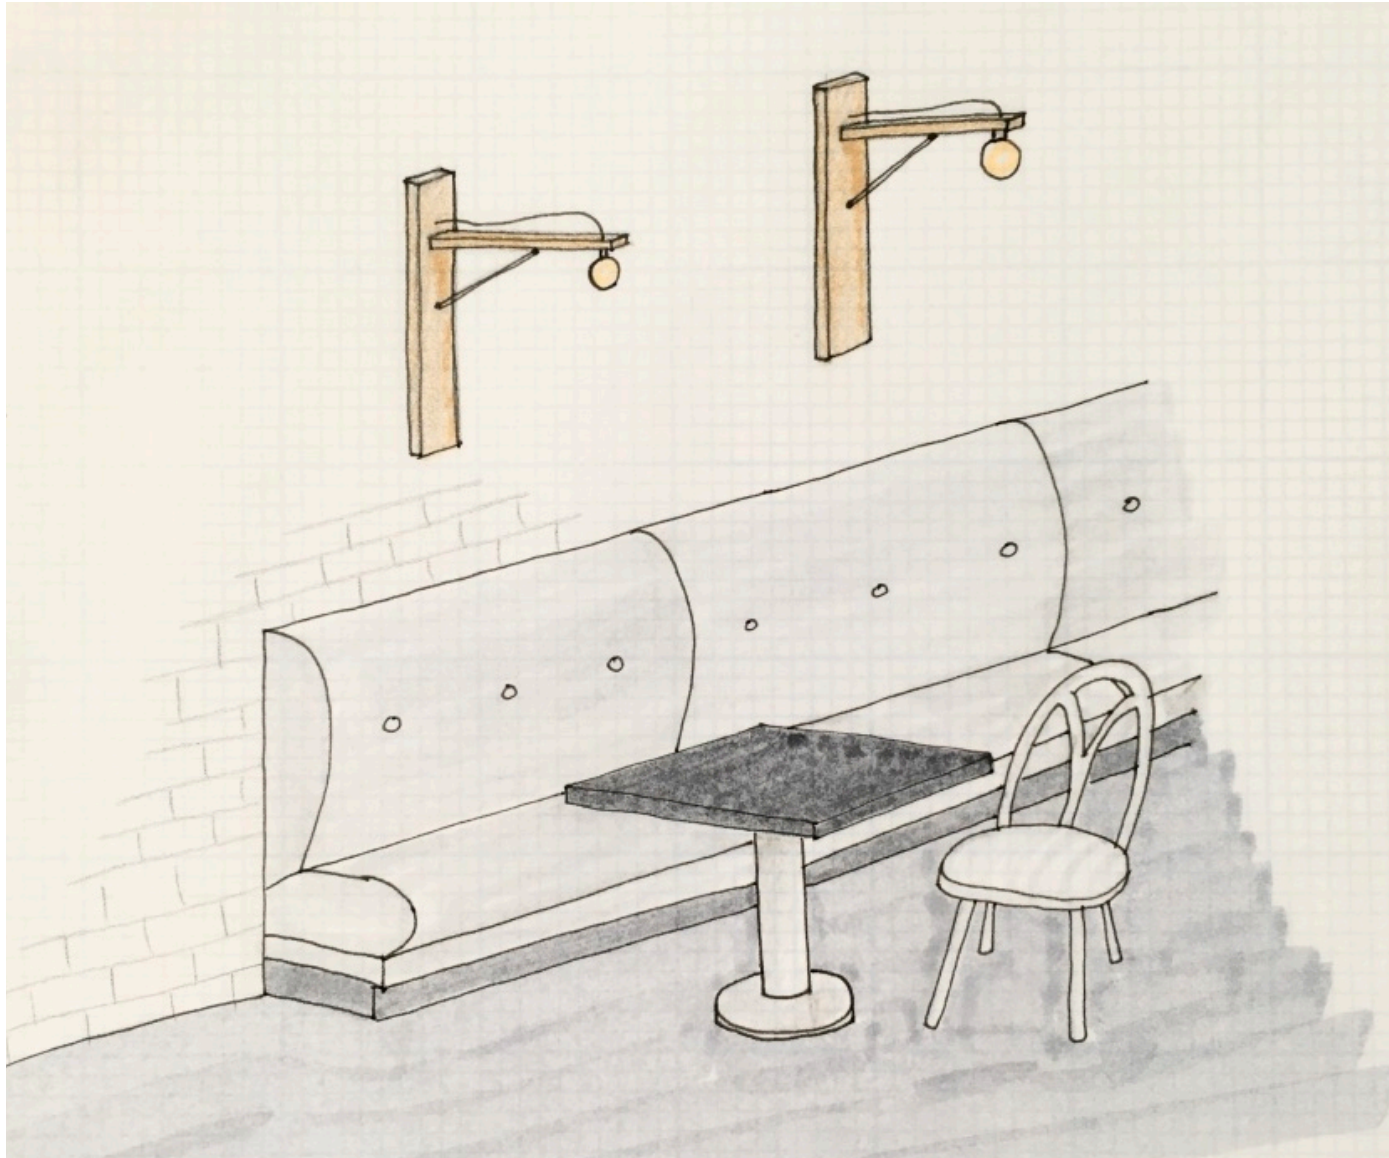

▪ Overstock - \$83 per chair
(sold as set of two)

▪ Seating options

CAFÉ DESIGN

- 25' of banquette seating
- 5 existing tables to be repurposed
- TV monitor place above the white tile
- Custom art or signage to flank the TV monitor

CAFÉ DESIGN

- Banquette Seating – West wall layout

- Grey fabric banquette
- Black table tops
- White café chairs
- White subway tile on wall

CAFÉ DESIGN

- Banquette Seating – Color study #1

- Grey fabric banquette
- Ash wooden table tops
- Metal café chairs w/ wooden seat
- White subway tile on wall