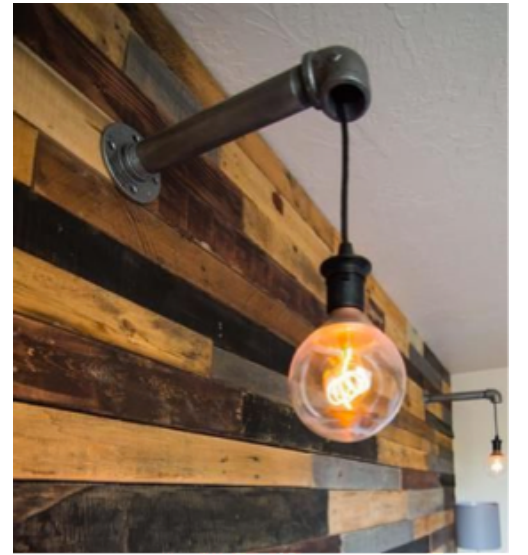

CAFÉ DESIGN

▪ Lighting inspiration