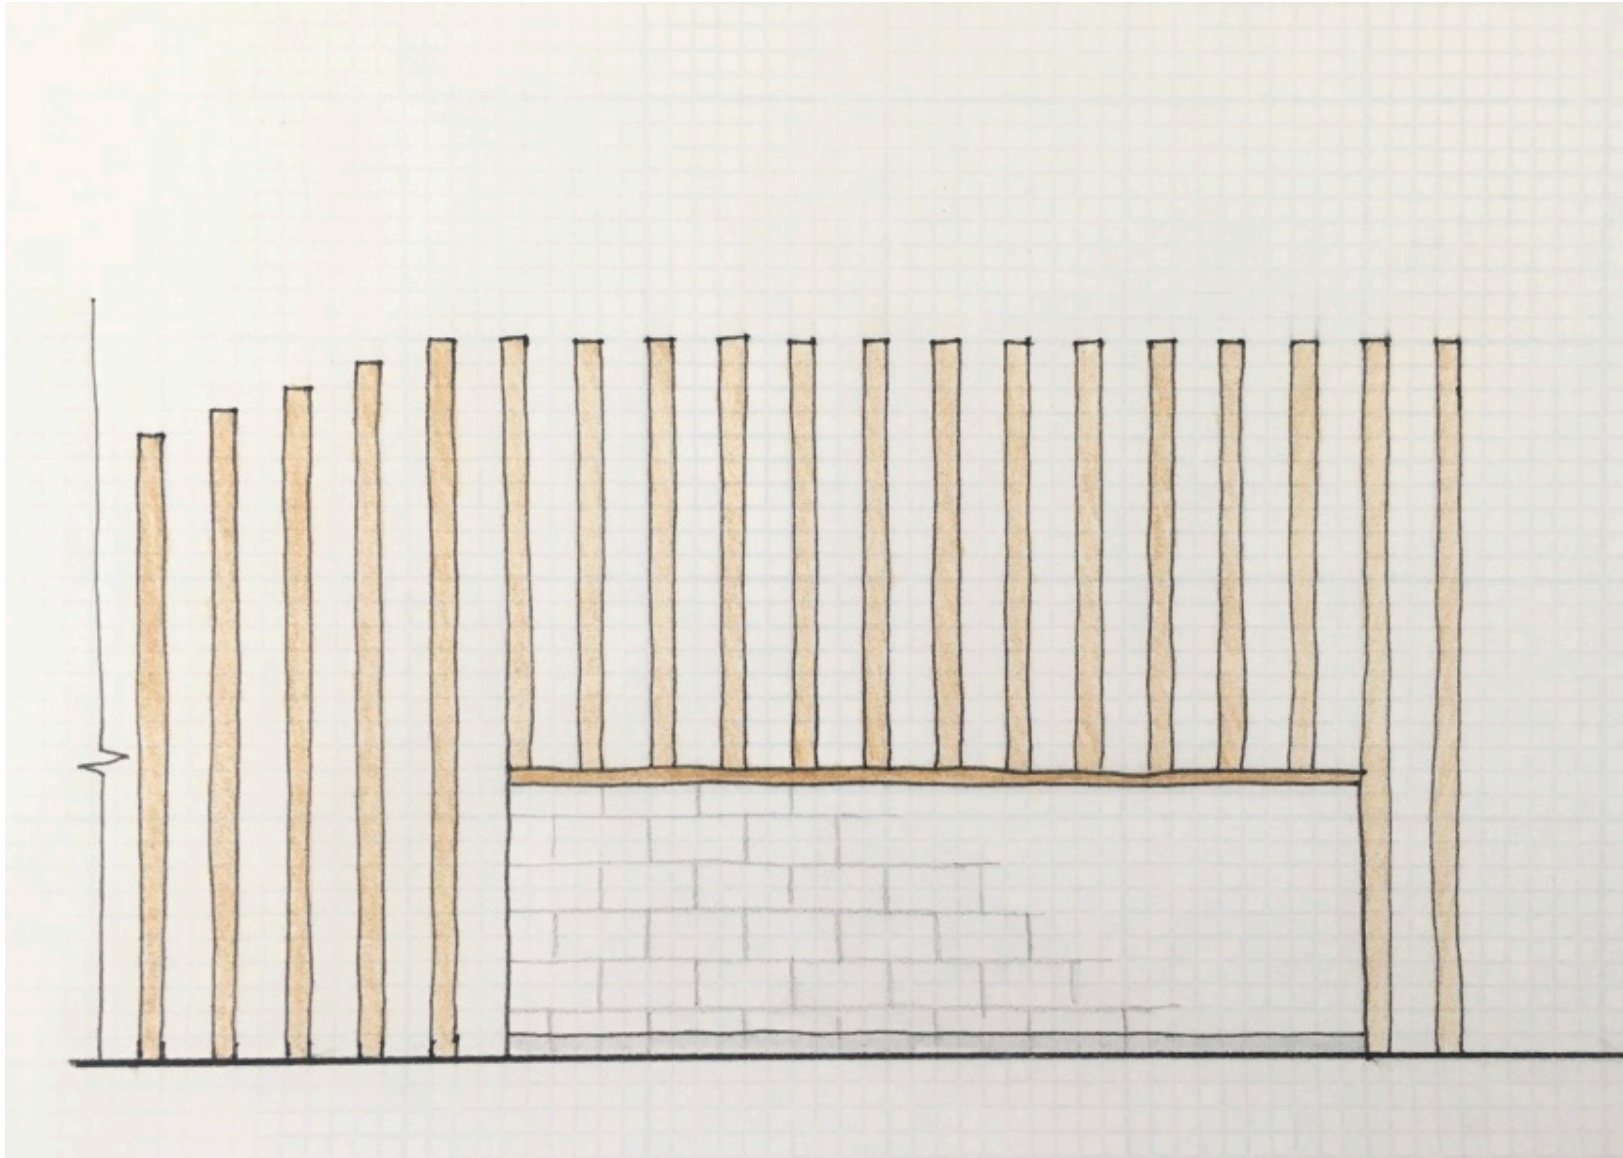

CAFÉ DESIGN

- Banquette Seating – West wall layout

- Grey fabric banquette
- Black table tops
- White café chairs
- White subway tile on wall

CAFÉ DESIGN

- Banquette Seating – Color study #1

- Grey fabric banquette
- Ash wooden table tops
- Metal café chairs w/ wooden seat
- White subway tile on wall

CAFÉ DESIGN

- Banquette Seating – Color study #2

- Grey fabric banquette
- Ash wooden table tops
- Metal café chairs w/ wooden seat
- White subway tile on wall

CAFÉ DESIGN

- Banquette Seating – Color study #3