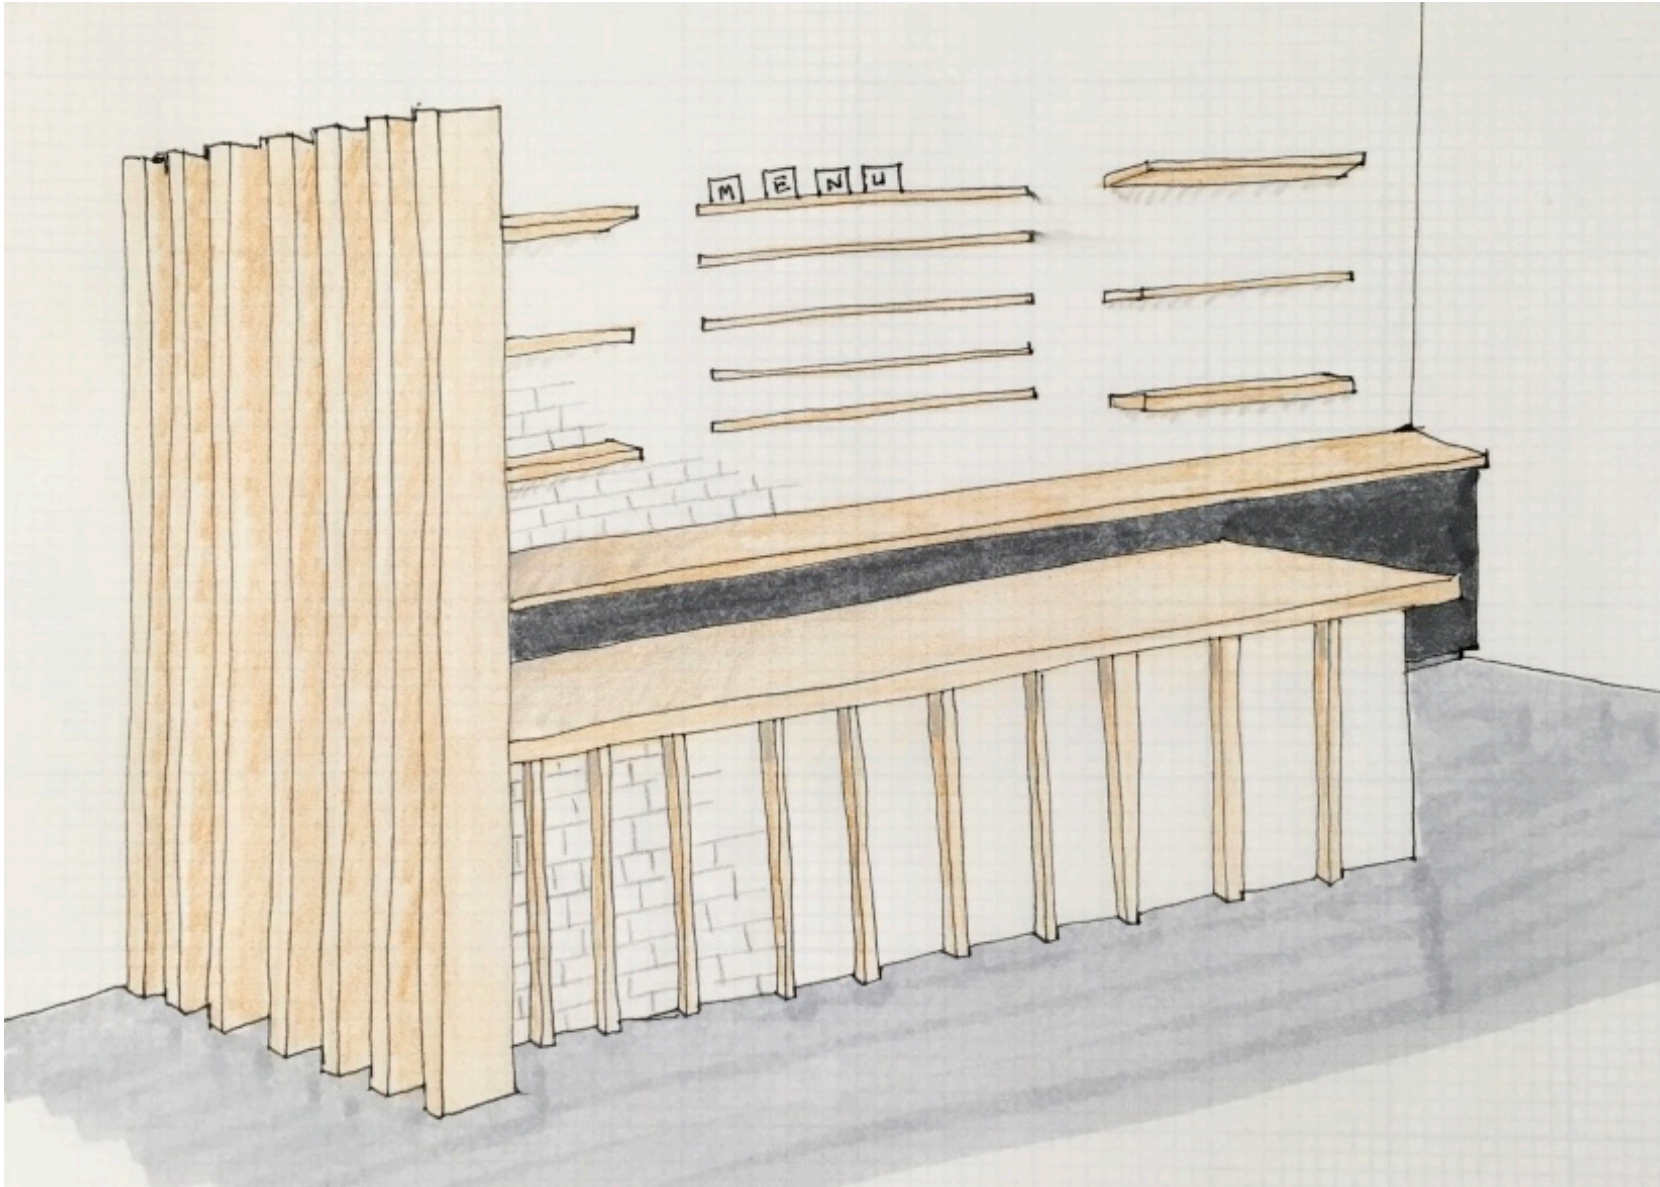

MATERIAL INSPIRATION

- Café & Lobby

EXISTING SPACE

- Lobby & Café

EXISTING SPACE

- Suggested floor plan

- Wood slat wall
- Dark grey cabinetry
- Wooden counter tops
- White tile counter front
- White tile Back splash
- Wood shelving and display

CAFÉ DESIGN

- Café Counter – Color study #1

- Wood slat wall
- Dark grey cabinetry
- Light grey or white counter tops
- White round or hexagon tile counter front
- White tile Back splash
- Wood shelving and display
- Laser cut metal CAFÉ signage

CAFÉ DESIGN

- Café Counter – Color study #2

- Wood slat wall
- Ash wood cabinetry
- Dark grey or black counter tops
- White subway tile counter front
- White tile Back splash
- Wood shelving and display
- Laser cut metal CAFÉ signage

▪ Overstock - \$83 per chair
(sold as set of two)

▪ Seating options

CAFÉ DESIGN

- 25' of banquette seating
- 5 existing tables to be repurposed
- TV monitor place above the white tile
- Custom art or signage to flank the TV monitor