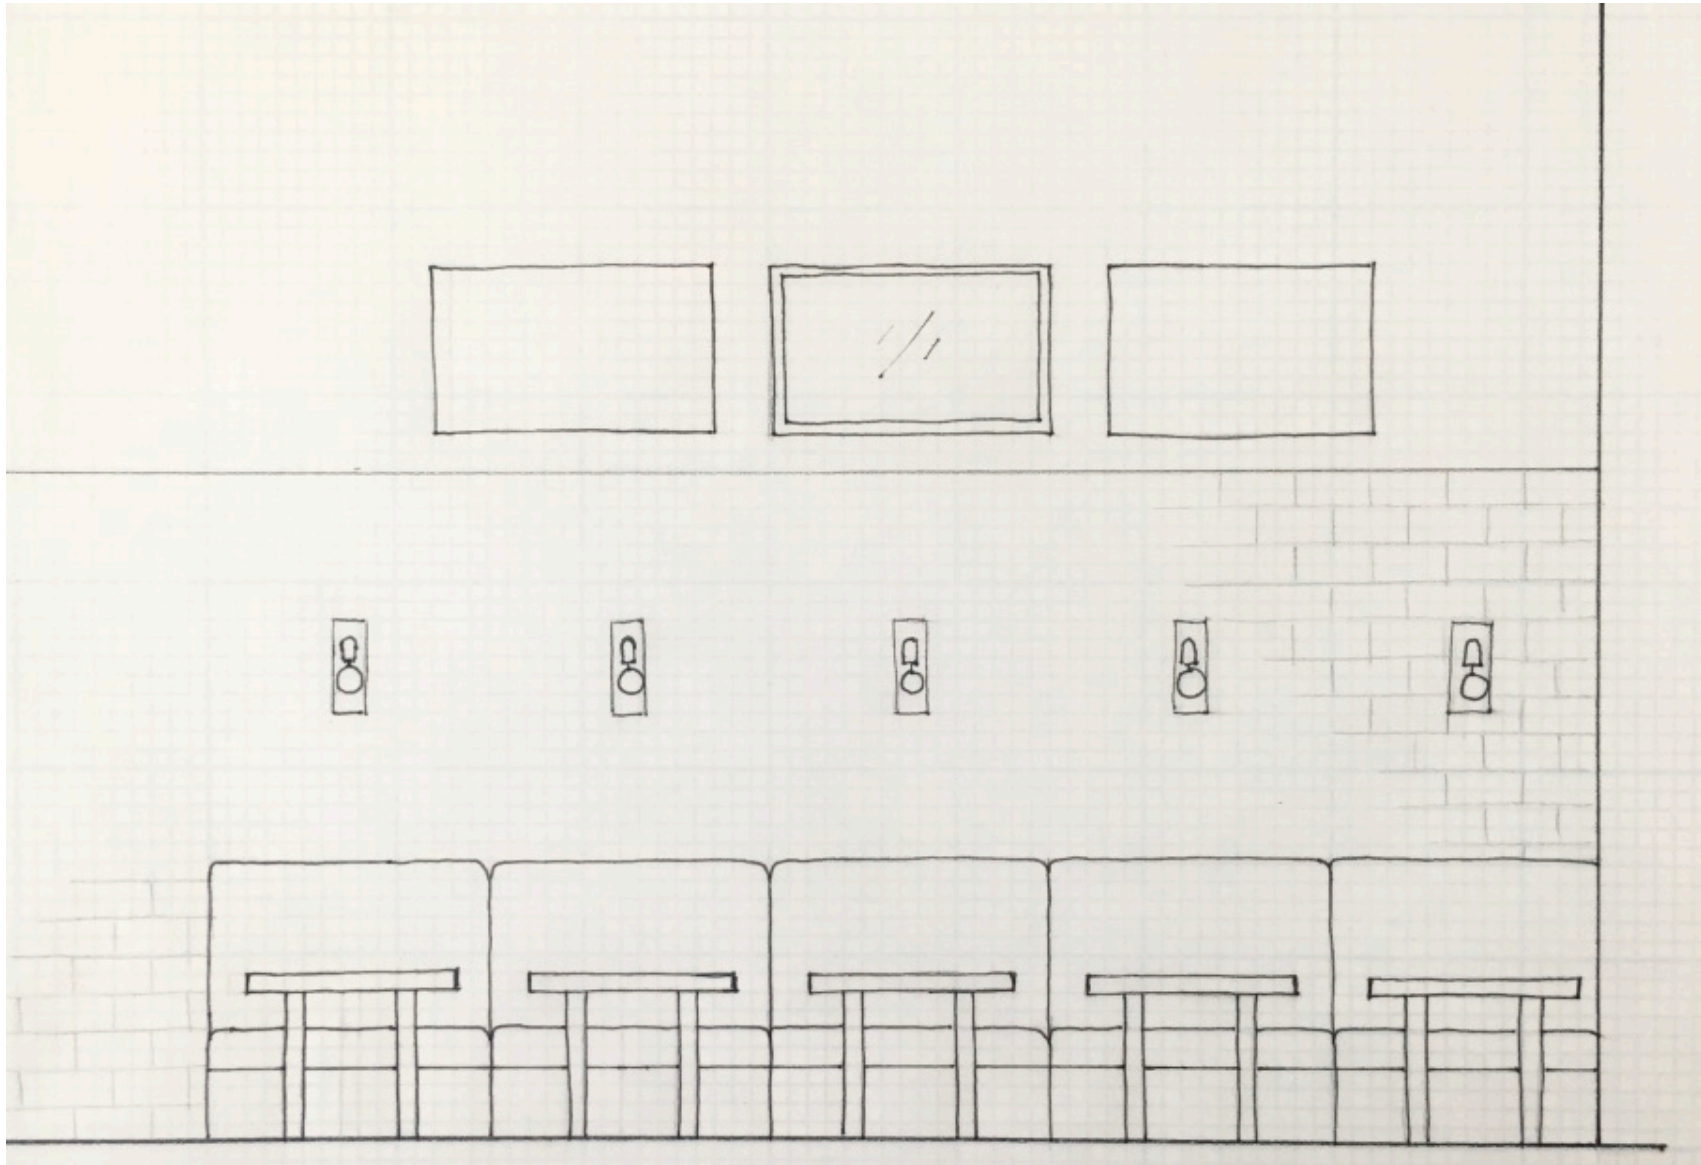

▪ Overstock - \$83 per chair
(sold as set of two)

▪ Seating options

CAFÉ DESIGN

- 25' of banquette seating
- 5 existing tables to be repurposed
- TV monitor place above the white tile
- Custom art or signage to flank the TV monitor