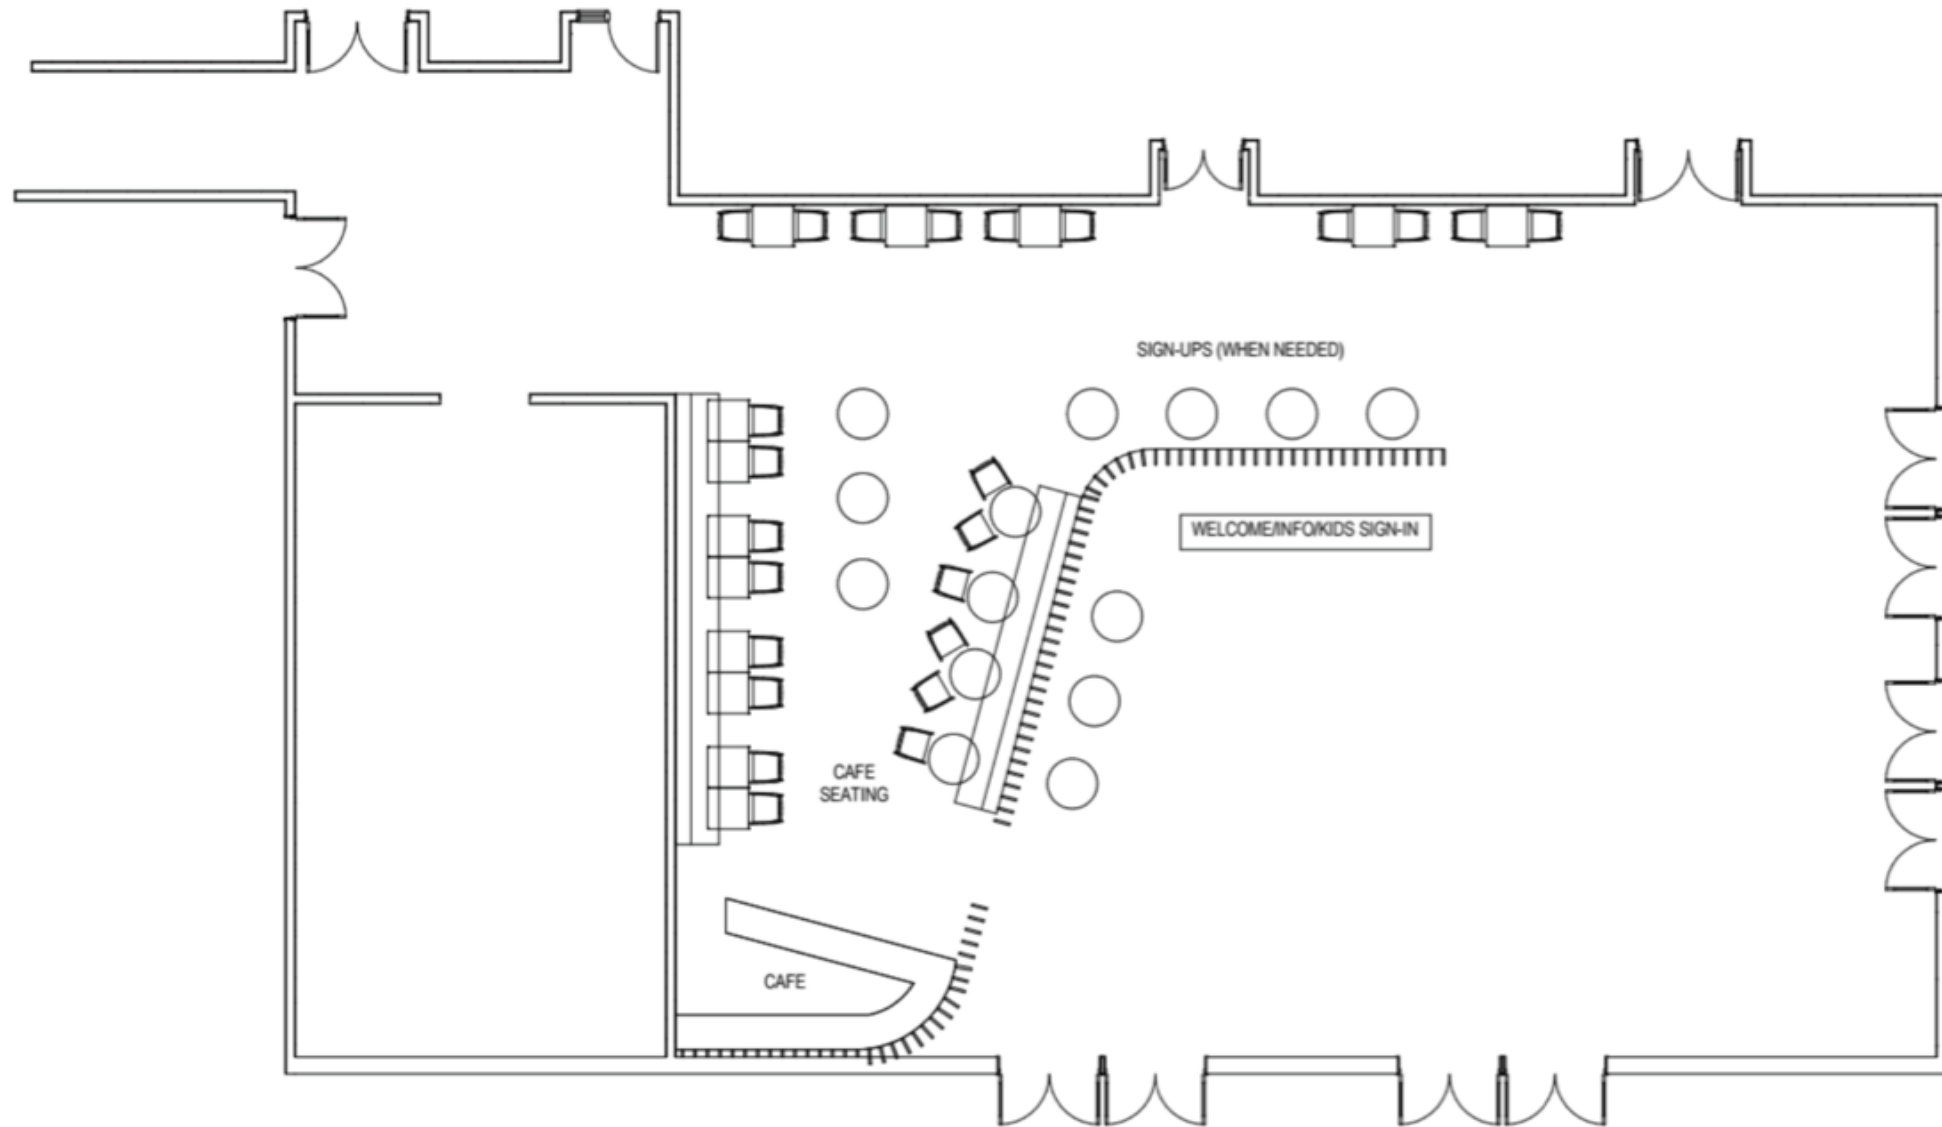

MATERIAL INSPIRATION

- Café & Lobby

EXISTING SPACE

- Lobby & Café

EXISTING SPACE

- Suggested floor plan

- Wood slat wall
- Dark grey cabinetry
- Wooden counter tops
- White tile counter front
- White tile Back splash
- Wood shelving and display

CAFÉ DESIGN

- Café Counter – Color study #1

- Wood slat wall
- Dark grey cabinetry
- Light grey or white counter tops
- White round or hexagon tile counter front
- White tile Back splash
- Wood shelving and display
- Laser cut metal CAFÉ signage

▪ Overstock - \$83 per chair
(sold as set of two)

▪ Seating options

CAFÉ DESIGN

- 25' of banquette seating
- 5 existing tables to be repurposed
- TV monitor place above the white tile
- Custom art or signage to flank the TV monitor