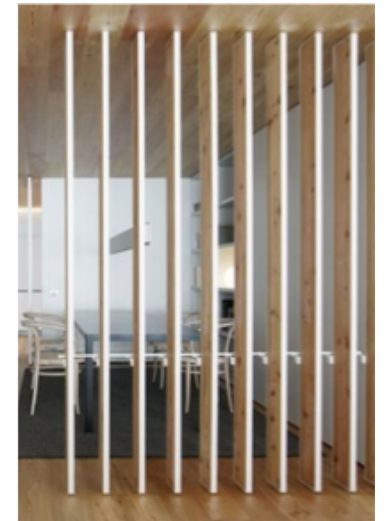

LOBBY DESIGN

- Welcome Desk – Color study #1