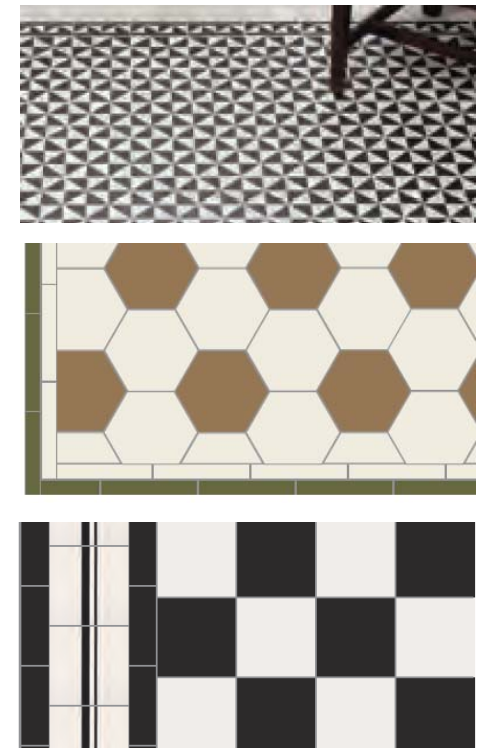

# VICTORIAN PRESIDENCE - TILE

BOARDERS (ALWAYS)

ORNATE GEOMETRIC  
DESIGNS

SIMPLE GEOMETRIC  
PATTERN

PLAIN FIELD