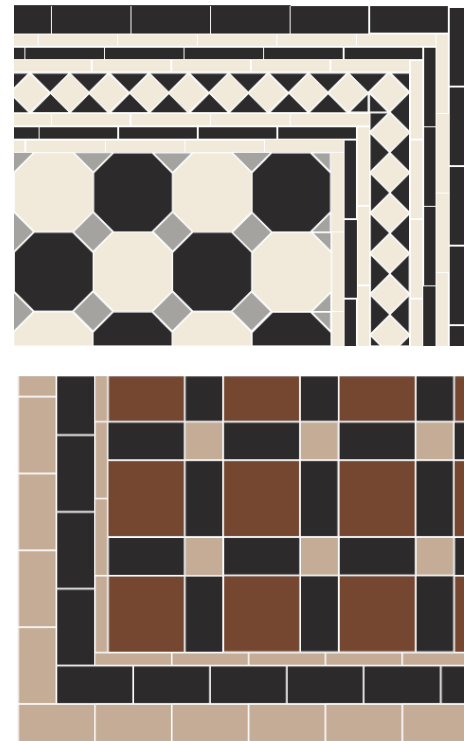

# VICTORIAN PRESIDENCE - TILE

BOARDERS (ALWAYS)

ORNATE GEOMETRIC  
DESIGNS

SIMPLE GEOMETRIC  
PATTERN

PLAIN FIELD

3" x 3" CORNER TILE TO  
MATCH BORDER FROM  
JAN'S ANTIQUES (2)

1 1/2" x 6" NEUTRAL MARBLED  
TILE FROM JAN'S ANTIQUES (5)

1 1/2" x 6" EXISTING FIELD TILE  
FINISH WITH MATCH FROM  
JAN'S ANTIQUES (4)

(NOT GREEN)