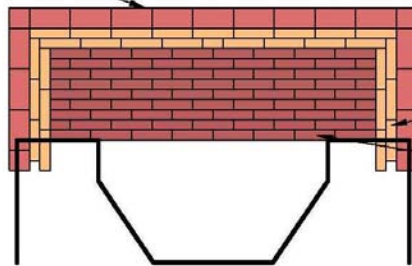

3" x 6" BORDER TILE
LIGHT MAUVE OLD BRIDGE
TILE ITEM#: TL309
recyclingthepast.com (1)