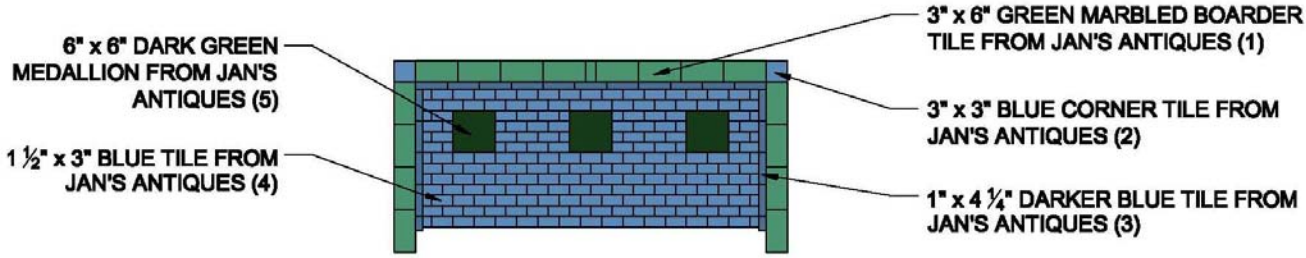

NEW ROTUNDA FIREPLACE

BECKMAN

OPTION 1