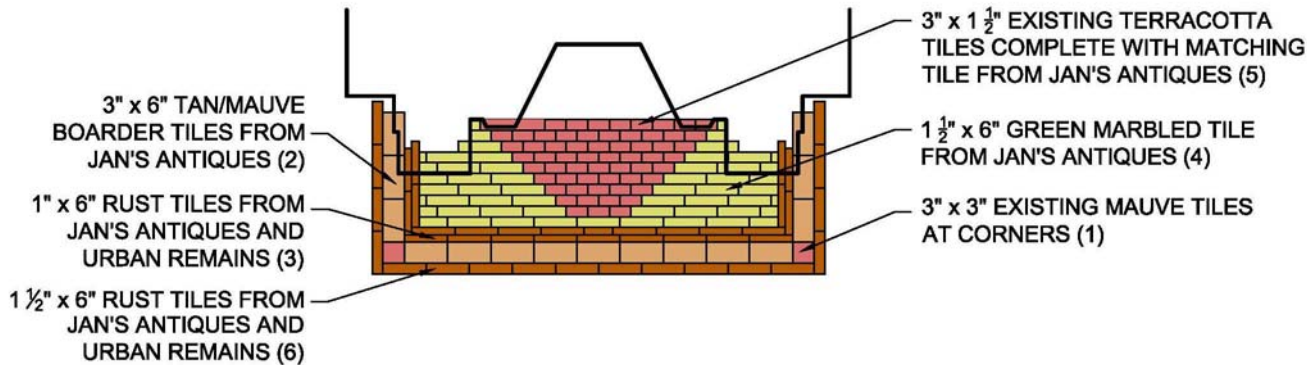

NEW LIVING ROOM FIREPLACE

BECKMAN

LIVING ROOM HEARTH OPTIONS