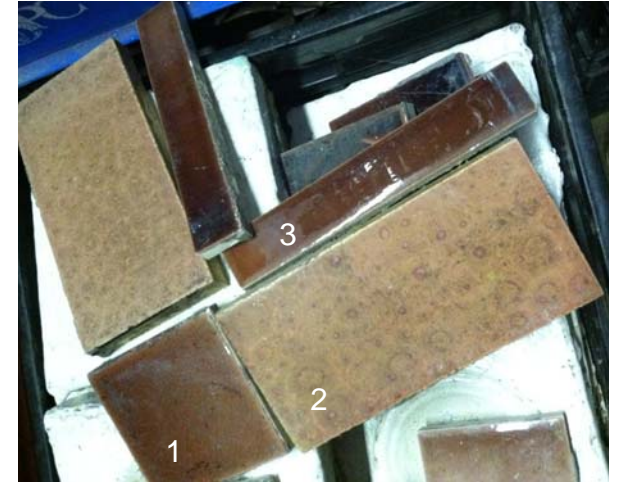

NEW LIVING ROOM FIREPLACE

BECKMAN

LIVING ROOM HEARTH OPTIONS