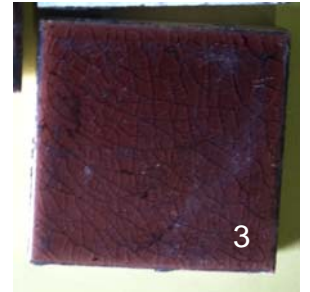

NEW MASTER BEDROOM FIREPLACE (FACE)

BECKMAN